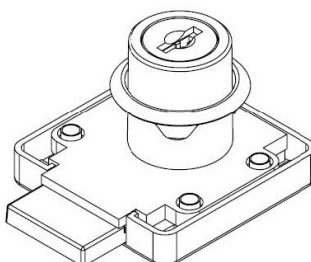

PRODUCT SHEET

Description:

Rim Lock MIC-850, $\varnothing 19 \times 22 \text{mm}$, Drawer, NPL, MK SISO, #J12, Master Key & Interchangeable Cylinder, 1 White Master Key &, 1 Interchangeable RED Key Pr. 12 pcs Box

Item number:

14.01.025-7

Units	Box	Carton	HS Code	Barcode
Pcs.	12	192	8301300000	
				5704866515900

SISO A/S

Mileparken 11
DK-2740 Skovlunde
Denmark
VAT: DK 24786013

Phone +45 45 830 900

www.siso.dk
siso@siso.dk

Danske Bank
Nytorv Branch
Copenhagen
SWIFT: DABADKKK

Account no.
4180 3112 112936
IBAN Account
DK7230003112112936