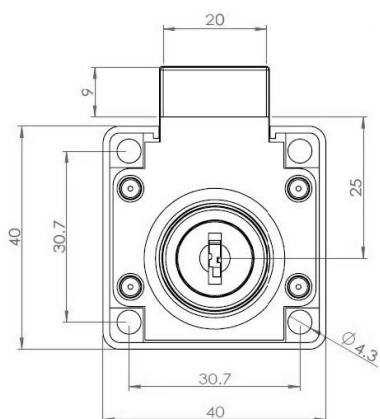

## Description:

Rim Lock MIC-850,  $\varnothing 19 \times 22 \text{mm}$ , Drawer, NPL, MK SISO, #J12, Master Key & Interchangeable Cylinder, 1 White Master Key &, 1 Interchangeable RED Key Pr. 12 pcs Box

## Item number:

14.01.025-7

Units	Box	Carton	HS Code	Barcode
Pcs.	12	192	8301300000	
				5704866515900