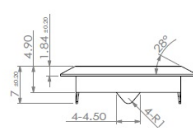

PRODUCT SHEET

Description:

Rim Lock MIC-850, $\varnothing 19 \times 22 \text{mm}$, Drawer, NPL, MK SISO, #J12, Master Key & Interchangeable Cylinder, 1 White Master Key &, 1 Interchangeable RED Key Pr. 12 pcs Box

Item number:

14.01.025-7

Units	Box	Carton	HS Code	Barcode
Pcs.	12	192	8301300000	
				5704866515900

SISO A/S

Mileparken 11
DK-2740 Skovlunde
Denmark
VAT: DK 24786013

Phone +45 45 830 900

www.siso.dk
siso@siso.dk

Danske Bank
Nytorv Branch
Copenhagen
SWIFT: DABADKKK

Account no.
4180 3112 112936
IBAN Account
DK7230003112112936