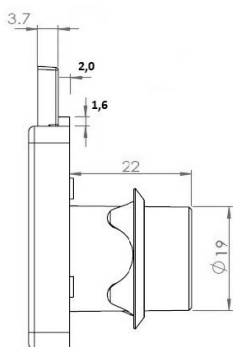

## Description:

Rim Lock MIC-850,  $\varnothing 19 \times 22 \text{mm}$ , Drawer, NPL, MK SISO, #J12, Master Key & Interchangeable Cylinder, 1 White Master Key &, 1 Interchangeable RED Key Pr. 12 pcs Box

## Item number:

14.01.025-7

Units	Box	Carton	HS Code	Barcode
Pcs.	12	192	8301300000	
				5704866515900